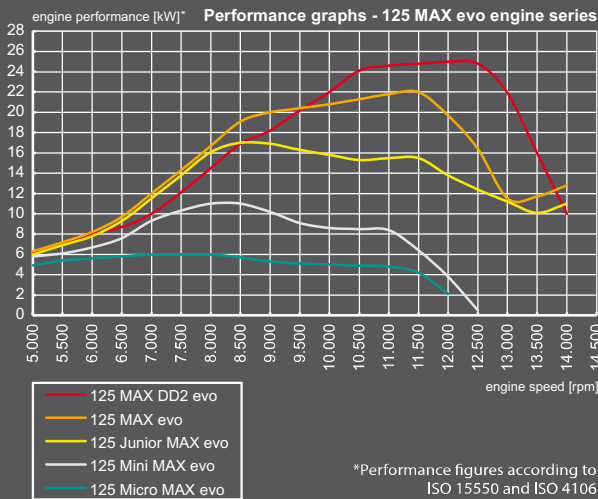

**125 MAX evo**

- Age** 15 years +
- Race class** National/international
- Maximum Performance** 22 kW / 30 hp at 11,500 rpm
- Maximum torque** 21 Nm at 9,000 rpm
- Weight** bare engine: 12.0 kg / 26.5 lbs  
with complete power pack: 23.1 kg / 51.0 lbs
- Special features** Cylinder with electronically controlled exhaust valve
- Power Pack** intake silencer, carburetor, fuel pump, engine, exhaust system, radiator, battery, battery box incl. cover, cable harness, OFF/ON/START switch, relay
- Chassis compatibility** wheel base up to 1,050 mm